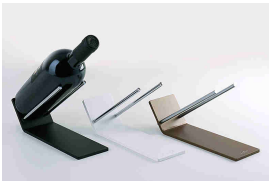

Wine rack iNORAMA by De Giorgio

Steel, powder-coated with chrome-plated elements

Article no.	Name	Finishing	Specification	Tea light
INO 200			26 x 8 x 14 cm	

Glass cylinder

Glass cylinder transparent

Article no.	Name	Finishing	Specification	Tea light
INO 300			small	
INO 301			H 10 cm	
INO 302			H 14.50 cm